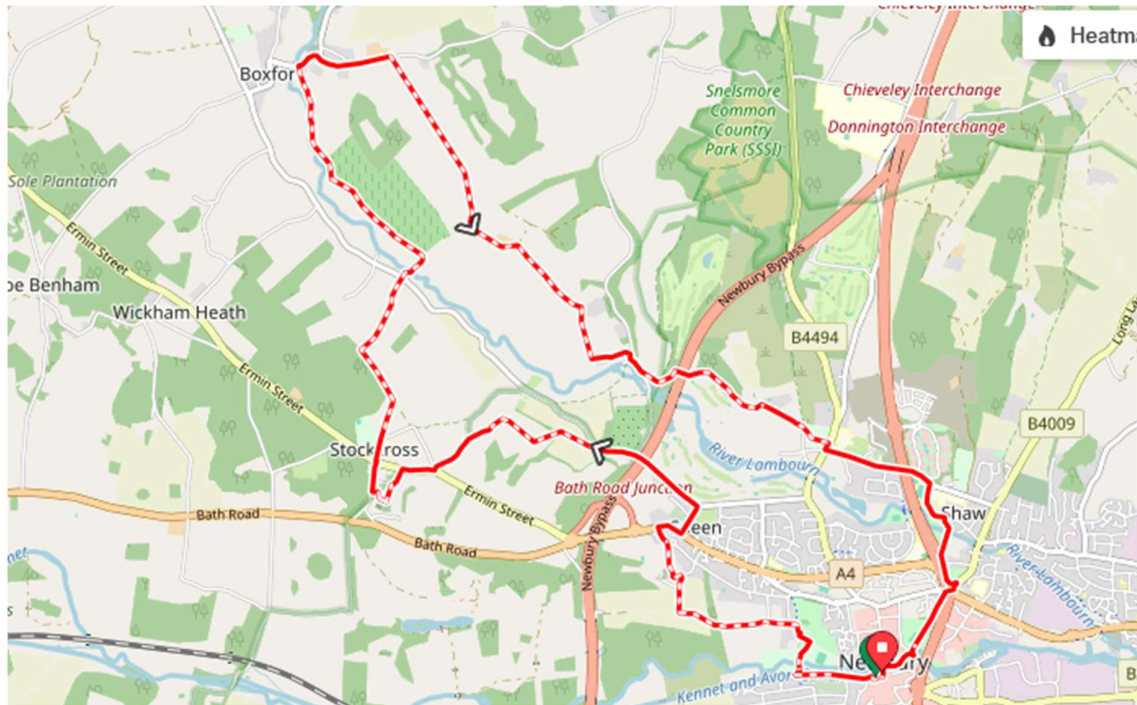

# STRIDE: GOLD CHALLENGE

## 5 churches

11.4 miles (18 Km) [Route Stride Gold](#)

## Churches en-route

St Nicolas', Newbury at Start / Finish

St Mary's, Speen at 1.5 miles

St John's, Stockcross at 3.8 miles

St Andrew's, Boxford at 6.2 miles

St Mary's, Shaw at 10.4 miles