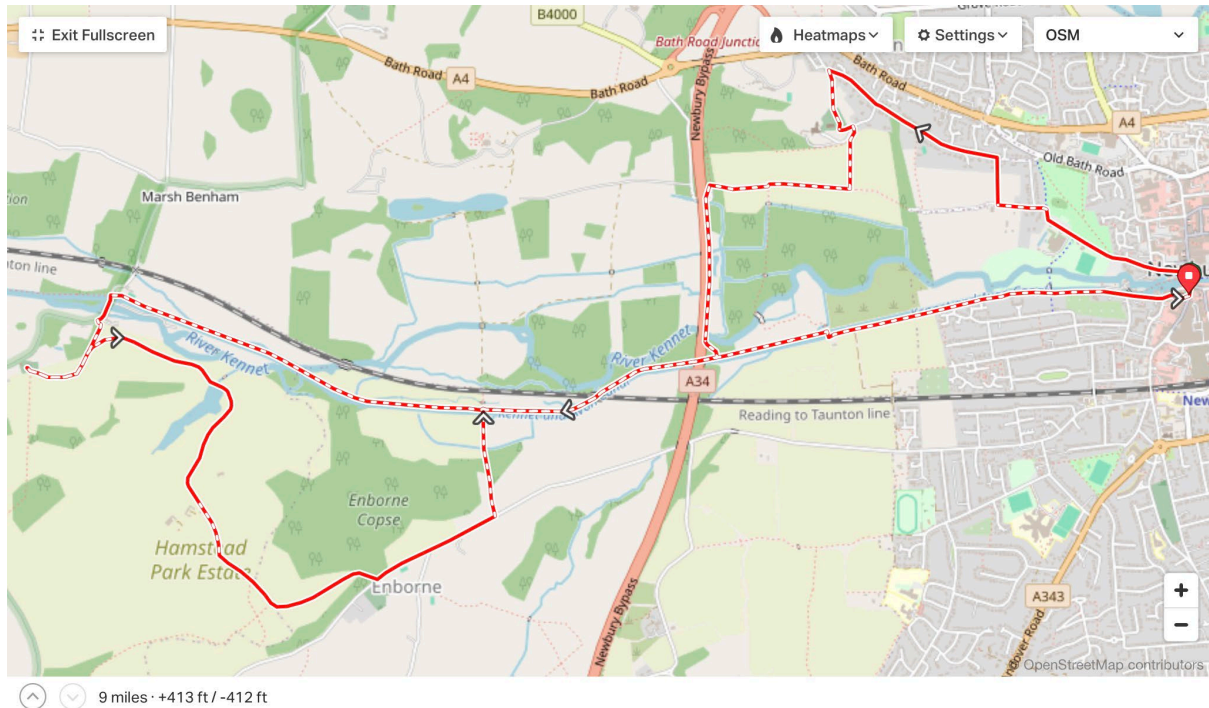

STRIDE: SILVER CHALLENGE

4 churches

9 miles (14.5 Km) [Route Stride Silver](#)

Refreshments available at: St Nicolas'

Churches en-route

St Nicolas', Newbury at Start / Finish

St Mary's, Speen at 1.5 miles

St Mary's, Hamstead Marshall at 4.7 miles

St Michael's & All Angels, Enborne at 6.4 miles