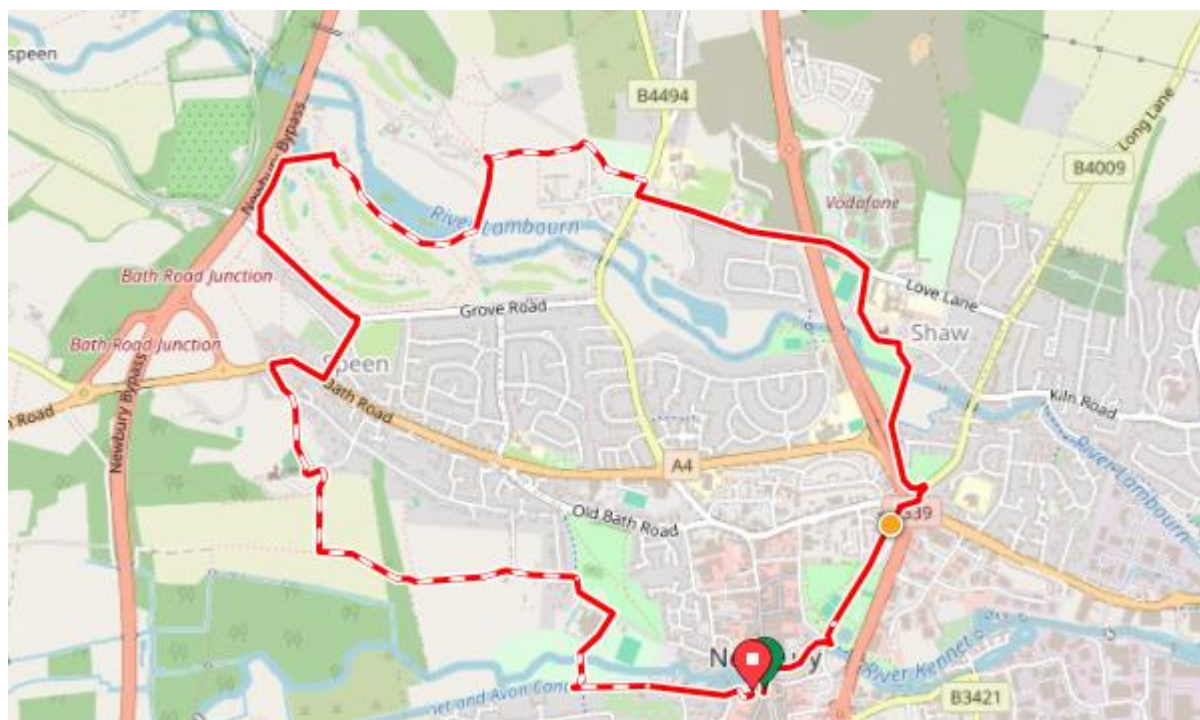

STRIDE: BRONZE CHALLENGE

3 churches

5.3 miles (8.5 Km) [Route Stride Bronze](#)

Churches en-route

St Nicolas', Newbury at Start / Finish

St Mary's, Shaw at 1 mile

St Mary's Speen at 3.7 miles