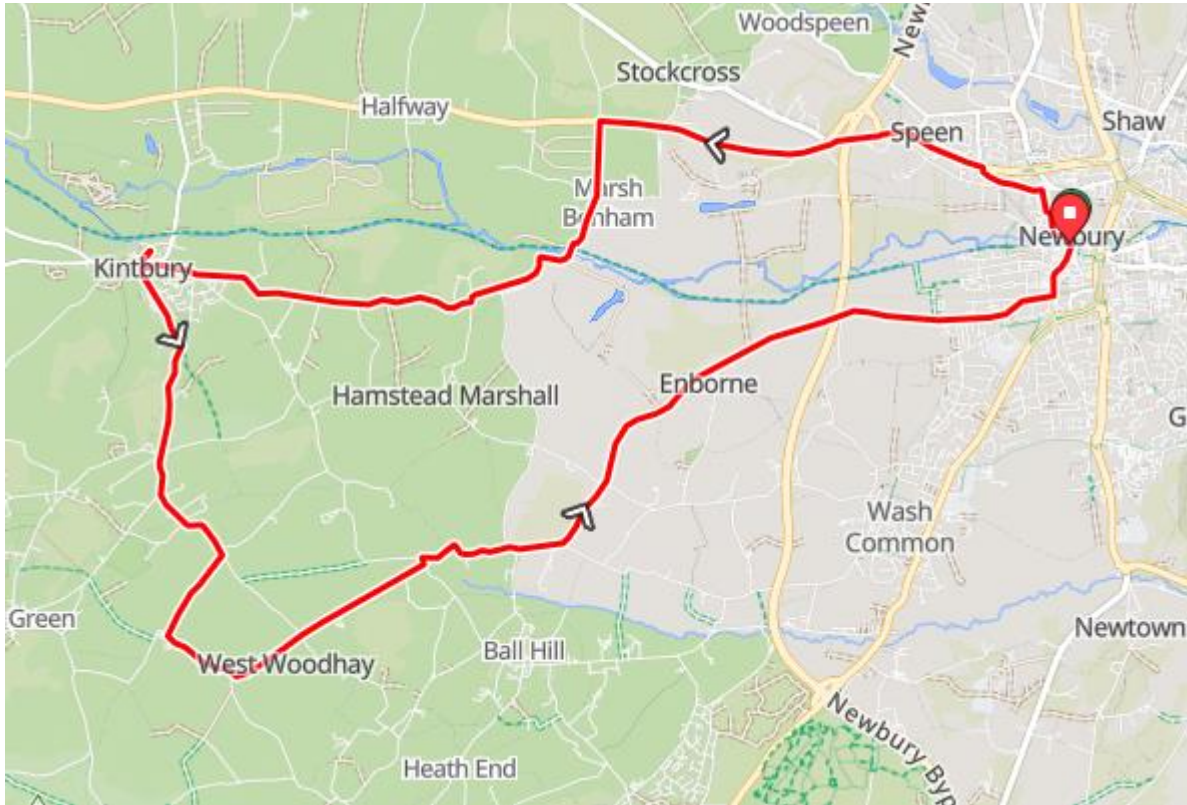

RIDE: BRONZE CHALLENGE

5 churches

16 miles (25 Km) [ROUTE BRONZE](#)

Churches en-route

Parish	Church	Navigation notes - Bronze
Newbury	St Nicolas	Start
Hamstead Marshall	St Mary's	4.4 miles on left-hand side
Kintbury	St Mary's	6.9miles - turn right on Church St & then return to route
West Woodhay	St Laurance's	9.9 miles on left-hand side
Enborne	St Michael's	13.6 miles on right hand side